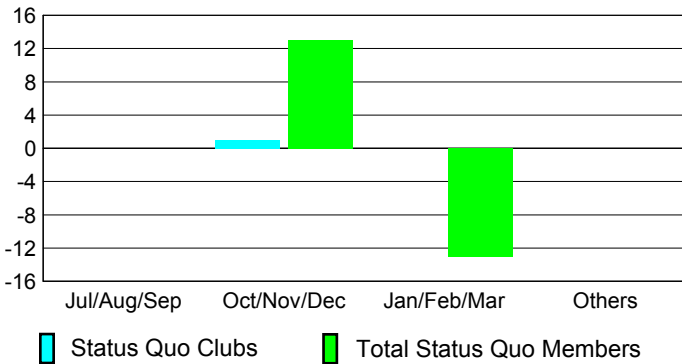

GMT: **Dominique Labussière**

Location: **FRANCE**

GMT CA: **4**

CLUBS

| Month | New Club Goal | Actual New Clubs | Actual Dropped Clubs | Gain/Loss of Clubs |
|------------------|---------------|------------------|----------------------|--------------------|
| 2012-2013 | | | | |
| Jul/Aug/Sep | | 0 | 0 | 0 |
| Oct/Nov/Dec | | 0 | 0 | 0 |
| Jan/Feb/Mar | | 0 | 0 | 0 |
| Apr/May/June | | 2 | 0 | 2 |
| Totals | | 2 | 0 | 2 |

Club Results 2012-2013
Goal, New, Dropped, Gain/Loss

YTD Status Quo Clubs 2012-2013

Status Quo Clubs Compared to Status Quo Members

Club Gain/Loss 2012-2013

MEMBERSHIP

| Month | Net Memb Goal | Actual New Memb | Actual Dropped Memb | Gain/Loss of Memb |
|------------------|---------------|-----------------|---------------------|-------------------|
| 2012-2013 | | | | |
| Jul/Aug/Sep | | 11 | 36 | -25 |
| Oct/Nov/Dec | | 28 | 40 | -12 |
| Jan/Feb/Mar | | 28 | 54 | -26 |
| Apr/May/June | | 73 | 54 | 19 |
| Totals | | 140 | 184 | -44 |