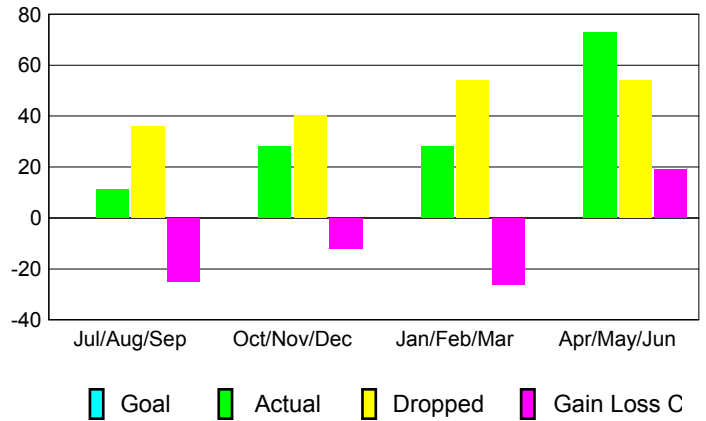

GMT: **Dominique Labussière**

Location: **FRANCE**

GMT CA: **4**

CLUBS

| Month | New Club Goal | Actual New Clubs | Actual Dropped Clubs | Gain/Loss of Clubs |
|------------------|---------------|------------------|----------------------|--------------------|
| 2012-2013 | | | | |
| Jul/Aug/Sep | | 0 | 0 | 0 |
| Oct/Nov/Dec | | 0 | 0 | 0 |
| Jan/Feb/Mar | | 0 | 0 | 0 |
| Apr/May/June | | 2 | 0 | 2 |
| Totals | | 2 | 0 | 2 |

Club Results 2012-2013
Goal, New, Dropped, Gain/Loss

YTD Status Quo Clubs 2012-2013

Status Quo Clubs Compared to Status Quo Members

Club Gain/Loss 2012-2013

MEMBERSHIP

| Month | Net Memb Goal | Actual New Memb | Actual Dropped Memb | Gain/Loss of Memb |
|------------------|---------------|-----------------|---------------------|-------------------|
| 2012-2013 | | | | |
| Jul/Aug/Sep | | 11 | 36 | -25 |
| Oct/Nov/Dec | | 28 | 40 | -12 |
| Jan/Feb/Mar | | 28 | 54 | -26 |
| Apr/May/June | | 73 | 54 | 19 |
| Totals | | 140 | 184 | -44 |

Membership Results 2012-2013
Goal, New, Dropped, Gain/Loss

Gender Comparison 2012-2013

Membership Gain/Loss 2012-2013